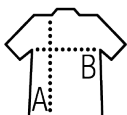

Quality

FRENCH TERRY 400
85% combed cotton - 15% polyester
400 gsm

Style

Kangaroo pocket
Hood with drawstring and jersey lining
2x2 ribbed cuffs and hem
Half moon inside collar
Neck tape
Tone-on-tone eyelets and stoppers

Related products

Available colours

Deep black

Night

Gray melange

Packaging

Carton size : 56 x 36 x 41 cm

Weight per carton : 0.00kg

Available sizes

Sizes	S	M	L	XL	XXL	3XL	4XL
A/B	68/53	69/56	70/59	71/62	72/65	73/68	74/71